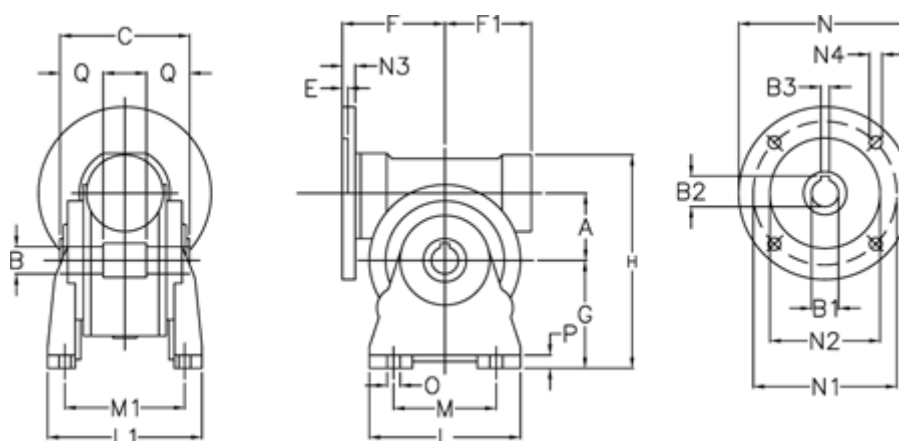

Article number: 3902210020255

Description: Worm gear
VF 210-A-20-160B5, without lubrication

Measures

A	= 210	F1	= 277	N1	= 300
B	= 90 H7	G	= 335	N2	= 250
B1 E7	= 42	H	= 665	N3	= 22
B2	= 45.3	L	= 440	N4	= 18
B3 H9	= 12	L1	= 320	O	= 26
C	= 260	M	= 340	P	= 25
E	= 8	M1	= 265	Q	= 85
F	= 460	N	= 350		